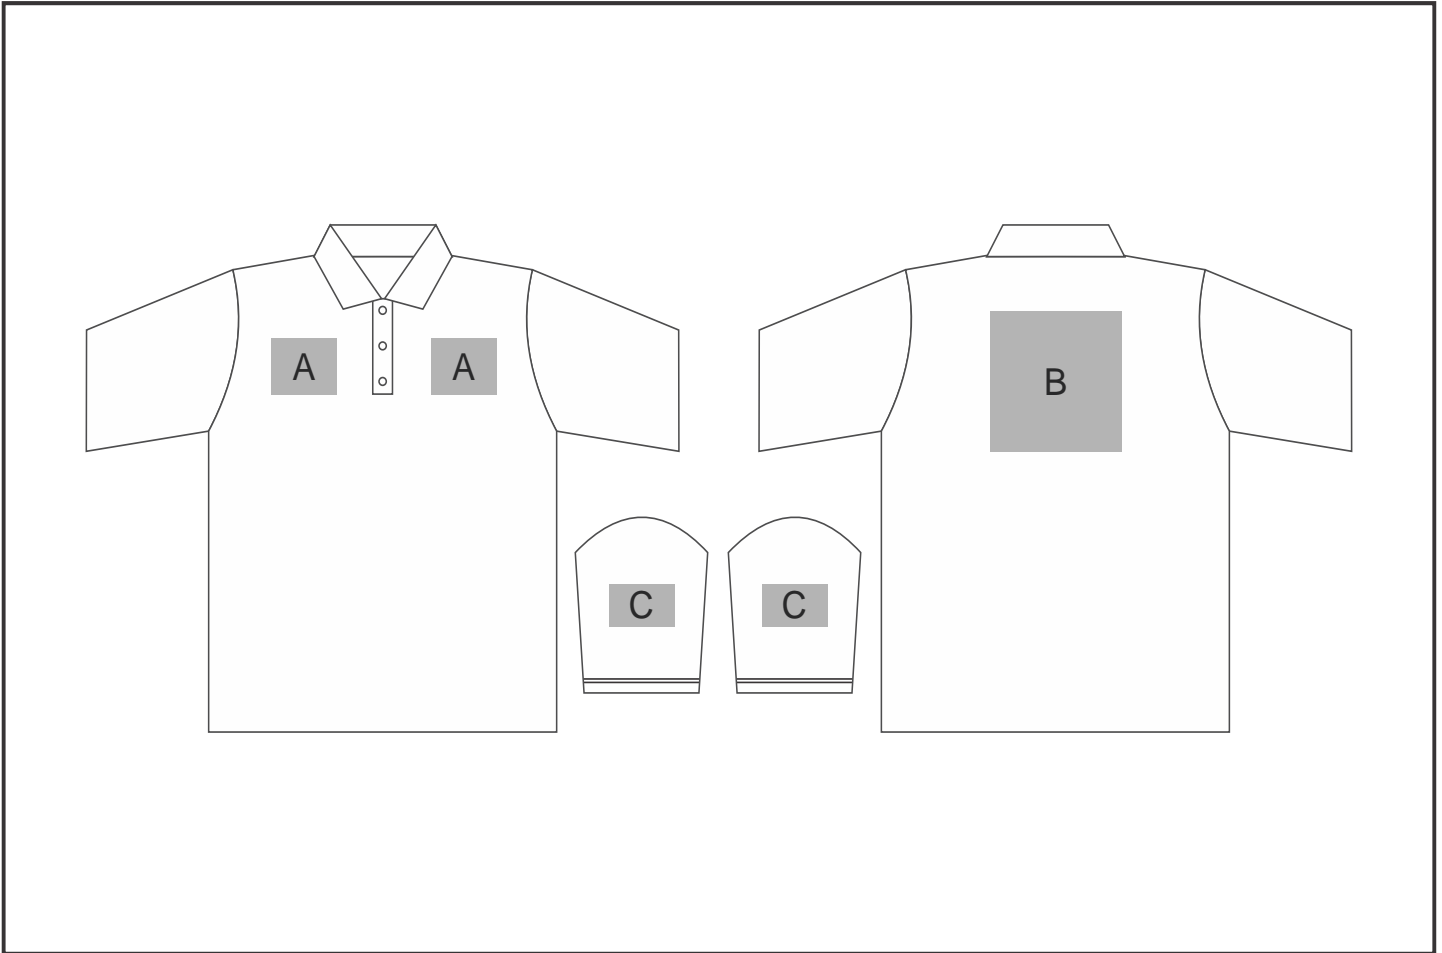

ALT-1400

Sector Hi-Viz Golf Shirt

Need to know:

Includes 1-Colour, 1-Position Screen Print (setup fees apply).

EMB: Heavy logos (High Stitch Count) will affect the quality of branding due to lightweight fabric.

Branding Options:

Position	Branding Method (Branding Code)	No. of Colours	Dimension
A	Screen Print (SA)	1 Colour	100mm wide x 100mm high
A	Embroidery (EMB-A)		100mm wide x 80mm high
B	Screen Print (SA)	1 Colour	200mm wide x 100mm high
B	Embroidery (EMB-A)		100mm wide x 100mm high
C	Screen Print (SA)	1 Colour	60mm wide x 60mm high
C	Embroidery (EMB-A)		80mm wide x 60mm high